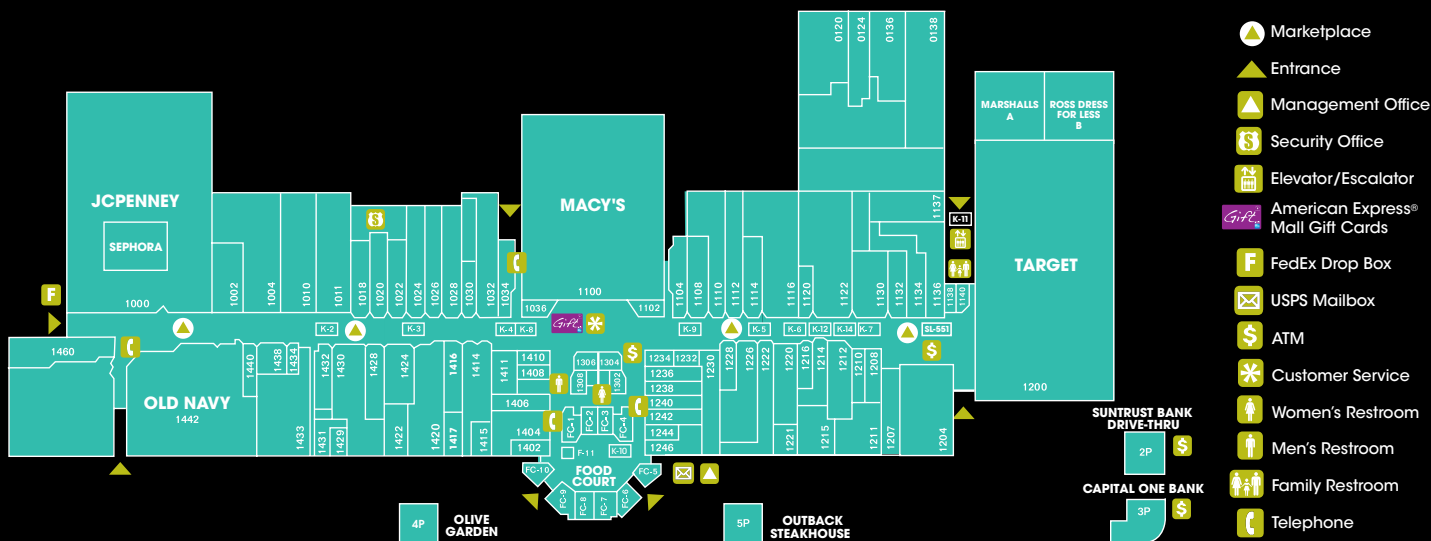

Men's Apparel

1214	Dazzle	Coming Soon
1011	Dr. Denim/Unica	559.0017
1212	DTLR	853.1770
1420	Harold Pener	853.5900
1010	House of Hoops by Foot Locker	853.6054
1004	Jimmy Jazz	559.2837
1112	Last Stop	559.5022
A	Marshalls	853.1424
1216	Men's Wearhouse and Tux	559.9355
1028	Milano's Menswear	559.1440
1442	Old Navy	853.6295
B	Ross Dress for Less	559.5834
1222	S&D Underground	559.1925
1204	Shoe City	853.3998
1032	Sports Zone	240.845.0429

Children's Apparel

1428	The Children's Place	559.6212
1011	Dr. Denim/Unica	559.0017
1424	Kids Foot Locker	853.0348
A	Marshalls	853.1424
1442	Old Navy	853.6295
1134	Rainbow Kids	559.7313
B	Ross Dress for Less	559.5834

Shoes

1034	Bakers	853.2150
1020	Champs	853.0934
1438	Classic Way	559.2499
1214	Dazzle	Coming Soon
1212	DTLR	853.1770
1236	EGO Vanity	559.3996
1220	Footaction	853.2754
1122	Gussini Fashion and Shoes	559.5384
1420	Harold Pener	853.7300
1010	House of Hoops by Foot Locker	853.6054
1004	Jimmy Jazz	559.2837
1424	Kids Foot Locker	853.0348
1028	Milano's Menswear	559.1440
1026	Payless Shoe Source	559.3022
1222	S&D Underground	559.1925
1204	Shoe City	853.3998
1002	The SHOE DEPT.	853.8070
1032	Sports Zone	240.845.0429
1030	Traffic Shoes	559.1508
1404	Underground Station	559.3443

Jewelry

K-4	A&A Jewelers	559.4090
1210	Allure Jewelers	853.0505
K-7	City Jewelers	853.9500
1434	Claire's	559.2061
K-3	Gold Rush	853.7240
1228	Golden Dream Jewelers	559.6400
K-9	Golden Dream Jewelers	853.0011
1410	Kay Jewelers	559.8700
K-6	Piercing Pagoda	559.3780
K-5	Plumb Gold	559.2964
1304	Shaw's Jewelers	559.9030
1232	Treasures	853.9400

Food & Restaurants

FC-9	A&D Buffalo's	559.1927
1102	Auntie Anne's	853.2206
FC-3	Bourbon Street Grill	559.7525
K-10	California Grill	559.1307
1036	Cinnabon	559.1202
K-8	Cold Slab Ice Cream	559.1408
FC-1	Five Bread Two Fish	891.1820
1431	Golden Krust Caribbean Bakery	559.7962
FC-11	Ice Ice Baby	559.3038
1302	Ice Ice Baby Too!	559.4940
0136	Kingston Restaurant	853.0137
FC-6	Manchu Wok	559.5467
K-12	Larry's Cookies	Coming Soon
FC-2	McDonald's	559.7985
4P	Olive Garden	853.0289
5P	Outback Steakhouse	853.5959
FC-5	Popeye's Express	559.9224
FC-10	Sarku Japan	559.1138
FC-8	Steak Escape	559.0171
FC-7	Sbarro	559.2485
1402	Subway	559.8771
FC-4	Taco Bell	559.6959

Music, Video & Electronics

1234	Best Buy Mobile	559.2352
1018	f.y.e.	559.5525
1240	GameStop	559.8448
1132	RadioShack	559.2266
1308	Sprint	559.0226
SL-551	Sprint	559.3080
1244	T-Mobile	559.6242

Sports & Athletics

1020	Champs	853.0934
1220	Footaction	853.2754
1010	House of Hoops by Foot Locker	853.6054
1424	Kids Foot Locker	853.0348
1104	Lids	559.8580
1204	Shoe City	853.3998
1032	Sports Zone	240.845.0429

Services

1422	Accent Hair (exterior)	853.0311
1429	ACE Cash Express (exterior)	853.7976
3P	Capital One Bank (exterior)	559.2080
K-14	Clear Wireless	240.696.0043
1415	Ebony Barbers (exterior)	853.1500
1120	Fitness Evolution	853.2222
1221	Glamour Nails (exterior)	559.8200
1208	Healthy Majic	Coming Soon
1207	LensCrafters	559.1110
	Management Office (exterior)	559.8845
1242	The Picture People	559.7793
1440	Regis Hairstylists	891.2225
	Security Office (exterior)	559.8845
1308	Sprint	559.0226
SL-551	Sprint	559.3080
1433	SunTrust Bank	559.0951
2P	SunTrust Bank Drive-Thru	982.7820
1417	Super Hairbraiding (exterior)	559.2940
1246	Technicolor Salon & Spa	559.8847

Specialty Shops

1136	5th Avenue Beauty Supply	559.2280
1114	Bath & Body Works	559.5012
1215	Chelsea's Beauty Supply (exterior)	559.3577
0138	Dollar Plus (exterior)	559.2255
1238	GNC Live Well	853.2566
1416	Leather Man	853.9002
1104	Lids	559.8580
K-11	PG News	559.2073
K-2	Scents & Such	559.2948
1000	Sephora (inside jcpenny)	270.3400
1116	Victoria's Secret	853.1747
1406	Vitamin World	559.4178

All area codes are 301 unless otherwise noted.