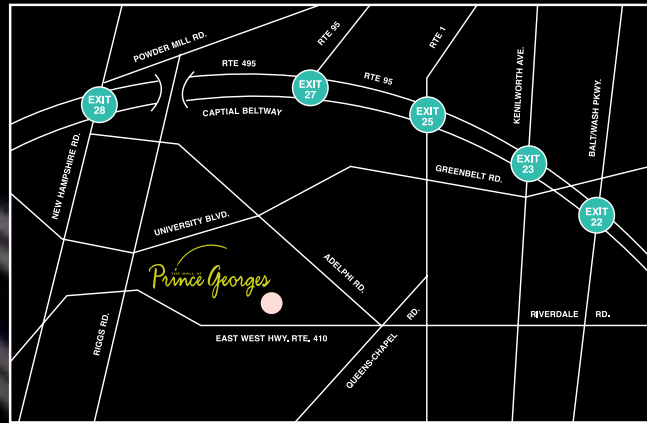

Don't miss the mural adjacent to Target "**Gorgeous Prince George's: Then & Now**" created by Prince George's County Public High School students.

Visit Customer Service

Center Court, in front of Macy's

American Express® Mall Gift Cards
Complimentary Wheelchairs
Lost and Found

Download our new PREIT®
mobile app for
iPhone and Android!

Scan the QR code to download or visit the app store or marketplace.

Directions

Just minutes from the heart of Washington, D.C.

From The Capital Beltway (I-495):

Take Rt. 1 South, (Exit 25) toward College Park. Continue to East West Highway (Rt. 410), turn right to The Mall at Prince Georges.

From The Baltimore Washington Parkway (I-295):

Take Riverdale Rd., Hyattsville Exit (West), 3 miles to The Mall at Prince Georges.

From the Metro:

Take the Green Line to the Prince George's Plaza station. The Mall at Prince Georges is directly across the street on East West Highway. The Metro overpass bridge provides pedestrians with a safe alternative to crossing East West Highway.