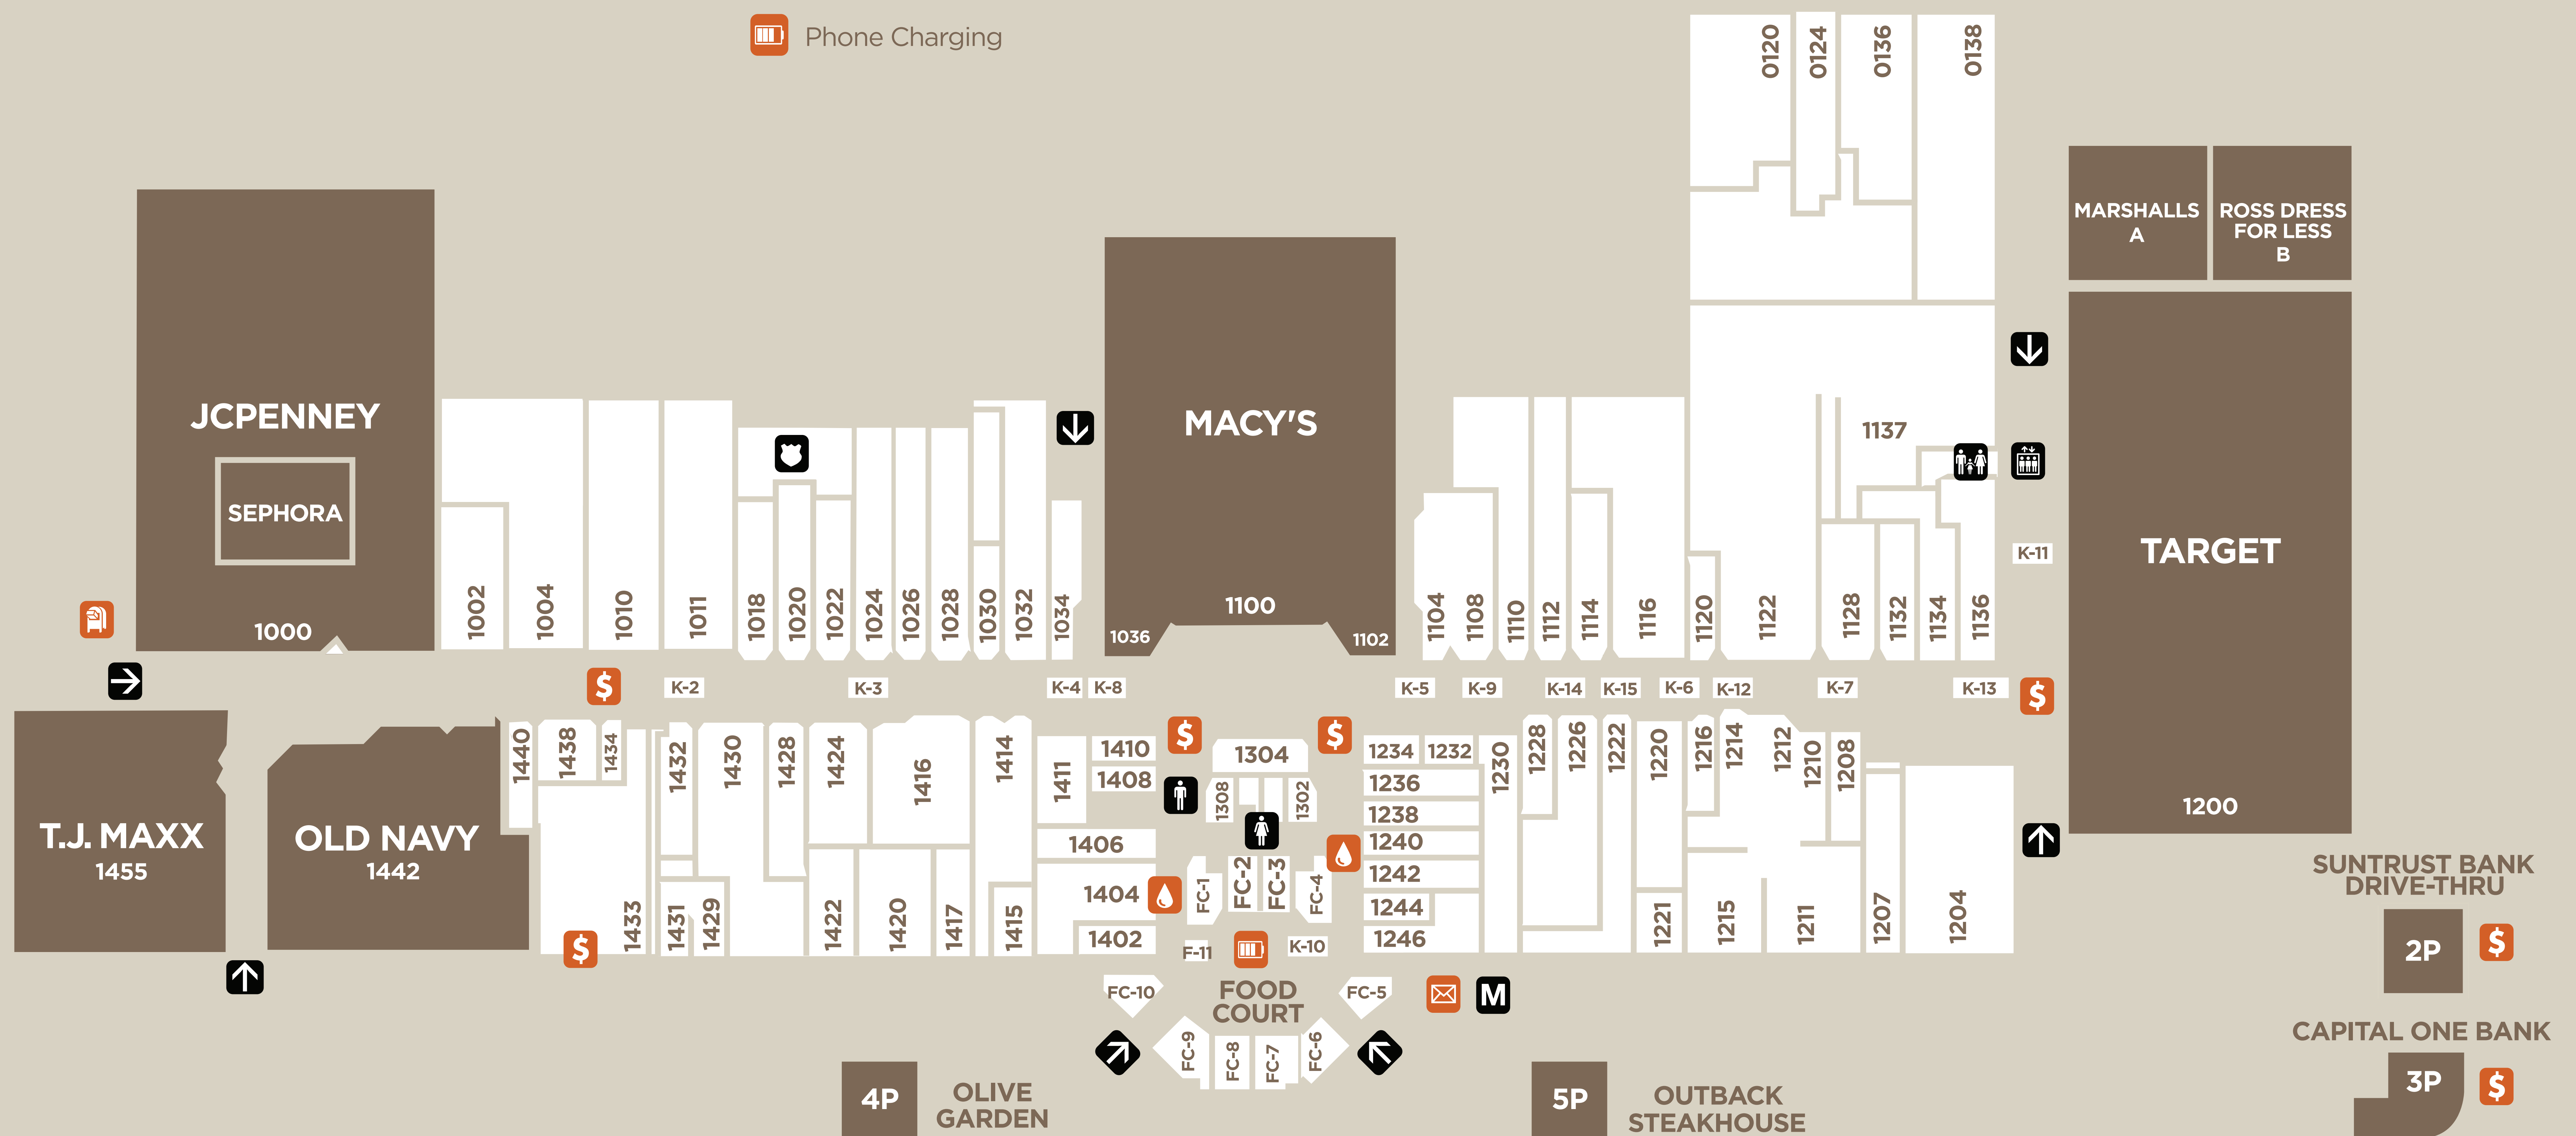

-  Entrance
-  Women's Restroom
-  FedEx Drop Box
-  Mall Management Office
-  Men's Restroom
-  USPS Mailbox
-  Security Office
-  Family Restroom
-  ATM
-  Elevator/Escalator
-  Water Fountain
-  Phone Charging

DIRECTORY ON THE GO!
Download the PREIT® Malls App

DEPARTMENT STORES

- 1000 JCPenney
- 1100 Macy's
- 1200 Target

WOMEN'S APPAREL

- 1108 Ashley Stewart
- 1110 Fashion to Figure
- 1122 Gussini Fashion and Shoes
- 1004 Jimmy Jazz
- 1226 Lane Bryant
- 1112 Last Stop
- 1414 Madrag
- A Marshalls
- 1442 Old Navy
- 1430 Olive Ole
- 1230 Rainbow
- B Ross Dress for Less
- 1222 S&D Underground
- 1032 Sports Zone
- 1455 T.J. Maxx
- 1116 Victoria's Secret

- 1424 Kids Foot Locker
- 1026 Payless Shoe Source
- 1222 S&D Underground
- 1204 Shoe City
- 1002 The Shoe Dept.
- 1032 Sports Zone
- 1128 Strike
- 1030 Traffic Shoes
- 1404 Underground by Journeys

JEWELRY

FOOD & RESTAURANTS

- FC-9 A&D Buffalo's
- 1102 Auntie Anne's
- K-10 California Grill
- 1036 Cinnabon
- K-8 Cold Slab Ice Cream
- FC-1 Five Bread Two Fish
- 1431 Golden Krust Caribbean Bakery
- FC-11 Ice Ice Baby
- 1302 Ice Ice Baby Too!
- 0136 Kingston Restaurant
- K-12 Larry's Cookies
- FC-6 Mandarin Express
- FC-2 McDonald's
- 4P Olive Garden
- 5P Outback Steakhouse
- FC-5 Popeye's Express
- FC-3 Ruby Thai
- FC-10 Sarku Japan
- FC-7 Sbarro
- FC-8 Steak Escape
- 1402 Subway
- FC-4 Taco Bell